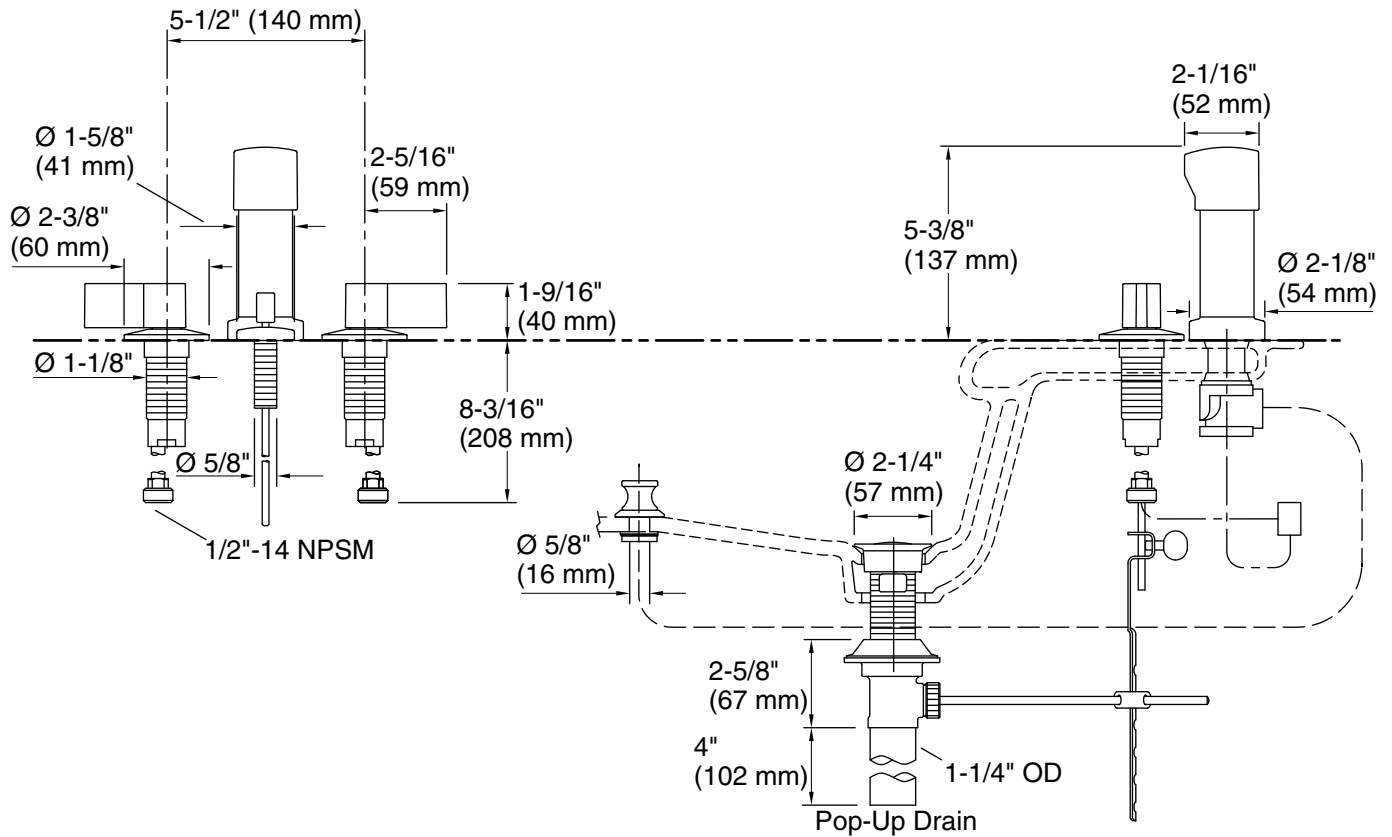

Features

- Two lever handles offer separate control of hot and cold water.
- Vertical spray delivers gentle, localized stream of water.
- Fixture-mount vacuum breaker.
- Includes metal pop-up drain with 1-1/4" tailpiece.
- Coordinates with Components faucets, accessories, and showering components to complete your bathroom.
- UltraGlide® valves with dry-stem technology are designed to eliminate common leak paths and provide smooth, effortless control.

Technical Information

All product dimensions are nominal.

Drain included: Yes
Drain tailpiece included: Yes

Notes

Install this product according to the installation instructions.